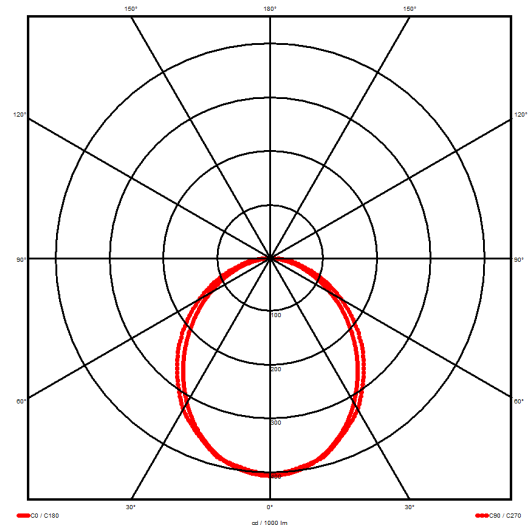

### Luminaire type

Product reference:	IL6-R-1487-830M-DAD-OP-FGE
Article Number:	97-IL400328E
Product type:	Recessed
Mounting type:	Recessed
Applications:	Office, General and Retail

### Specification text

Recessed luminaire from the iline 4 family. Symmetrical, Wide lighting distribution, UGR 22. Light output of 3121lm with an efficacy of 122lm/W. Light source colour temperature 3000K and CRI 85. Complete with DALI control gear and manual test 3hr emergency. Nominal dimensions L1487 x W54 x H85mm. Finished in Grey.

### Lighting performance

Output lumens:	3121 lm
Efficacy:	122 lm/W
Rated power:	25.7 W
Control gear:	DALI
Dimming range:	1-100%
DC Suitable:	Yes
Colour temperature:	3000K K
MacAdams	< 3
CRI:	85
Radiation pattern:	Symmetrical
Beam angle:	Wide
Unified glare rating (U.G.R):	22

### Physical details

Finish:	Grey
Length:	1487 mm
Width:	54 mm
Height:	85 mm
IP Rating:	IP20