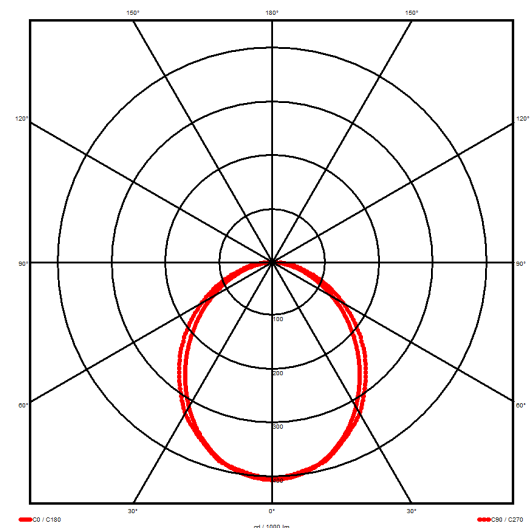

### Luminaire type

Product reference:	IL6-R-1487-830M-DAD-OP-FWES
Article Number:	97-IL400326ES
Product type:	Recessed
Mounting type:	Recessed
Applications:	Office, General and Retail

### Specification text

Recessed luminaire from the iline 4 family. Symmetrical, Wide lighting distribution, UGR 22. Light output of 3121lm with an efficacy of 122lm/W. Light source colour temperature 3000K and CRI 85. Complete with DALI control gear and self test 3hr emergency. Nominal dimensions L1487 x W54 x H85mm. Finished in White.

### Lighting performance

Output lumens:	3121 lm
Efficacy:	122 lm/W
Rated power:	25.7 W
Control gear:	DALI
Dimming range:	1-100%
DC Suitable:	Yes
Colour temperature:	3000K K
MacAdams	< 3
CRI:	85
Radiation pattern:	Symmetrical
Beam angle:	Wide
Unified glare rating (U.G.R.):	22

### Physical details

Finish:	White
Length:	1487 mm
Width:	54 mm
Height:	85 mm
IP Rating:	IP20