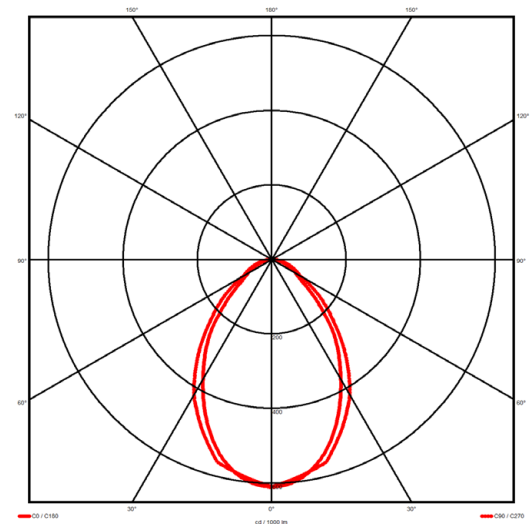

### Specification text

Recessed luminaire from the iline 4 family. Symmetrical, Wide lighting distribution, UGR 19. Light output of 2774lm with an efficacy of 108lm/W. Light source colour temperature 4000KK and CRI 85. Complete with DALI control gear. Nominal dimensions L1487 x W54 x H85mm. Finished in Grey.

### Lighting performance

Output lumens:	2774 lm
Efficacy:	108 lm/W
Rated power:	25.7 W
Control gear:	DALI
Dimming range:	1-100%
DC Suitable:	Yes
Colour temperature:	4000K K
MacAdams	< 3
CRI:	85
Radiation pattern:	Symmetrical
Beam angle:	Wide
Unified glare rating (U.G.R.):	19

### Physical details

Finish:	Grey
Length:	1487 mm
Width:	54 mm
Height:	85 mm
IP Rating:	IP20