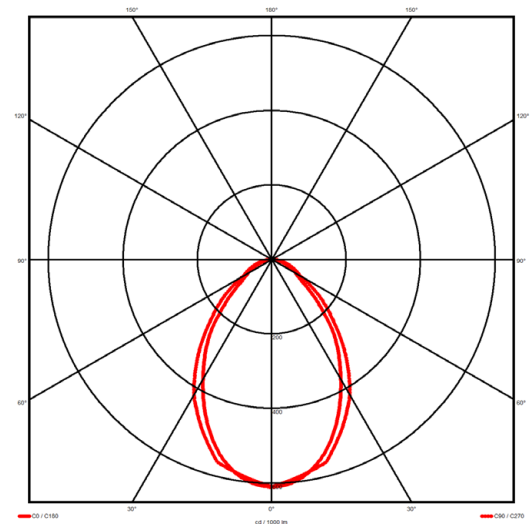

### Specification text

Recessed luminaire from the iline 4 family. Symmetrical, Wide lighting distribution, UGR 19. Light output of 2774lm with an efficacy of 108lm/W. Light source colour temperature 4000KK and CRI 85. Complete with DALI control gear and self test 3hr emergency. Nominal dimensions L1487 x W54 x H85mm. Finished in Black.

### Lighting performance

Output lumens:	2774 lm
Efficacy:	108 lm/W
Rated power:	25.7 W
Control gear:	DALI
Dimming range:	1-100%
DC Suitable:	Yes
Colour temperature:	4000K K
MacAdams	< 3
CRI:	85
Radiation pattern:	Symmetrical
Beam angle:	Wide
Unified glare rating (U.G.R):	19

### Physical details

Finish:	Black
Length:	1487 mm
Width:	54 mm
Height:	85 mm
IP Rating:	IP20