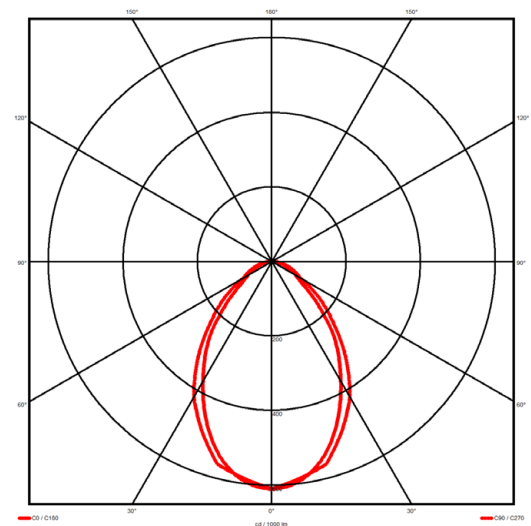

Luminaire type

Product reference:	IL6-R-1487-840M-DAD-MP-FWES
Article Number:	97-IL400323ES
Product type:	Recessed
Mounting type:	Recessed
Applications:	Office, General and Retail

Specification text

Recessed luminaire from the iline 4 family. Symmetrical, Wide lighting distribution, UGR 19. Light output of 2774lm with an efficacy of 108lm/W. Light source colour temperature 4000KK and CRI 85. Complete with DALI control gear and self test 3hr emergency. Nominal dimensions L1487 x W54 x H85mm. Finished in White.

Lighting performance

Output lumens:	2774 lm
Efficacy:	108 lm/W
Rated power:	25.7 W
Control gear:	DALI
Dimming range:	1-100%
DC Suitable:	Yes
Colour temperature:	4000K K
MacAdams	< 3
CRI:	85
Radiation pattern:	Symmetrical
Beam angle:	Wide
Unified glare rating (U.G.R):	19

Physical details

Finish:	White
Length:	1487 mm
Width:	54 mm
Height:	85 mm
IP Rating:	IP20