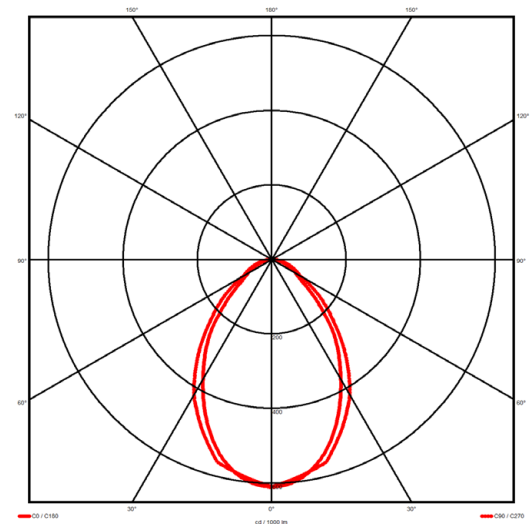

Luminaire type

Product reference:	IL6-R-1487-840M-DAD-MP-FW
Article Number:	97-IL400323
Product type:	Recessed
Mounting type:	Recessed
Applications:	Office, General and Retail

Specification text

Recessed luminaire from the iline 4 family. Symmetrical, Wide lighting distribution, UGR 19. Light output of 2774lm with an efficacy of 108lm/W. Light source colour temperature 4000KK and CRI 85. Complete with DALI control gear. Nominal dimensions L1487 x W54 x H85mm. Finished in White.

Lighting performance

Output lumens:	2774 lm
Efficacy:	108 lm/W
Rated power:	25.7 W
Control gear:	DALI
Dimming range:	1-100%
DC Suitable:	Yes
Colour temperature:	4000K K
MacAdams	< 3
CRI:	85
Radiation pattern:	Symmetrical
Beam angle:	Wide
Unified glare rating (U.G.R):	19

Physical details

Finish:	White
Length:	1487 mm
Width:	54 mm
Height:	85 mm
IP Rating:	IP20