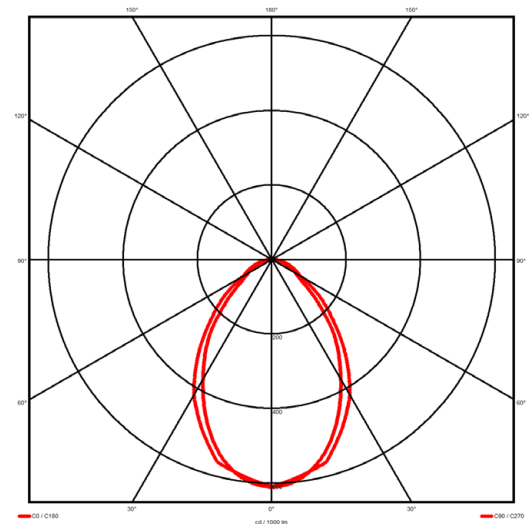

### Luminaire type

Product reference:	IL6-R-1487-830M-DAD-MP-FGES
Article Number:	97-IL400322ES
Product type:	Recessed
Mounting type:	Recessed
Applications:	Office, General and Retail

### Specification text

Recessed luminaire from the iline 4 family. Symmetrical, Wide lighting distribution, UGR 19. Light output of 2691lm with an efficacy of 105lm/W. Light source colour temperature 3000K and CRI 85. Complete with DALI control gear and self test 3hr emergency. Nominal dimensions L1487 x W54 x H85mm. Finished in Grey.

### Lighting performance

Output lumens:	2691 lm
Efficacy:	105 lm/W
Rated power:	25.7 W
Control gear:	DALI
Dimming range:	1-100%
DC Suitable:	Yes
Colour temperature:	3000K K
MacAdams	< 3
CRI:	85
Radiation pattern:	Symmetrical
Beam angle:	Wide
Unified glare rating (U.G.R.):	19

### Physical details

Finish:	Grey
Length:	1487 mm
Width:	54 mm
Height:	85 mm
IP Rating:	IP20