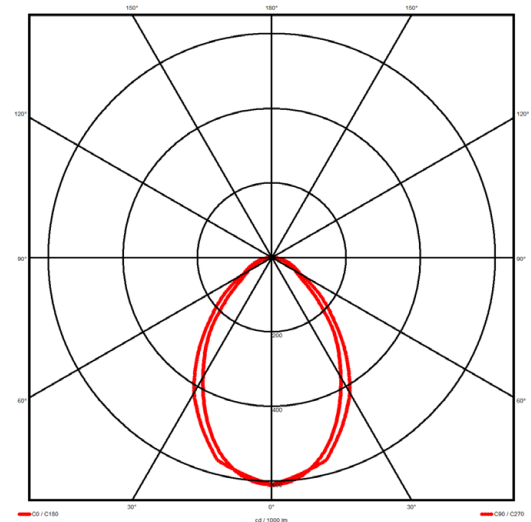

Luminaire type

Product reference:	IL6-R-1487-830M-DAD-MP-FBE
Article Number:	97-IL400321E
Product type:	Recessed
Mounting type:	Recessed
Applications:	Office, General and Retail

Specification text

Recessed luminaire from the iline 4 family. Symmetrical, Wide lighting distribution, UGR 19. Light output of 2691lm with an efficacy of 105lm/W. Light source colour temperature 3000K and CRI 85. Complete with DALI control gear and manual test 3hr emergency. Nominal dimensions L1487 x W54 x H85mm. Finished in Black.

Lighting performance

Output lumens:	2691 lm
Efficacy:	105 lm/W
Rated power:	25.7 W
Control gear:	DALI
Dimming range:	1-100%
DC Suitable:	Yes
Colour temperature:	3000K K
MacAdams	< 3
CRI:	85
Radiation pattern:	Symmetrical
Beam angle:	Wide
Unified glare rating (U.G.R):	19

Physical details

Finish:	Black
Length:	1487 mm
Width:	54 mm
Height:	85 mm
IP Rating:	IP20