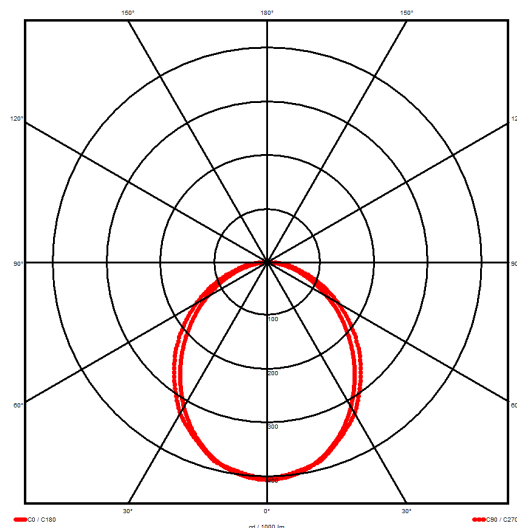

Luminaire type

Product reference:	IL4-S-1482-840M-DAD-OP-FWES
Article Number:	97-IL400252ES
Product type:	Surface Mount
Mounting type:	Surface
Applications:	Office, General and Retail

Specification text

Surface Mount luminaire from the iline 4 family. Symmetrical, Wide lighting distribution, UGR 22. Light output of 3218lm with an efficacy of 125lm/W. Light source colour temperature 4000K and CRI 85. Complete with DALI control gear and self test 3hr emergency. Nominal dimensions L1482 x W40 x H62mm. Finished in White.

Lighting performance

Output lumens:	3218 lm
Efficacy:	125 lm/W
Rated power:	25.7 W
Control gear:	DALI
Dimming range:	1-100%
DC Suitable:	Yes
Colour temperature:	4000K K
MacAdams	< 3
CRI:	85
Radiation pattern:	Symmetrical
Beam angle:	Wide
Unified glare rating (U.G.R.):	22

Physical details

Finish:	White
Length:	1482 mm
Width:	40 mm
Height:	62 mm
IP Rating:	IP20