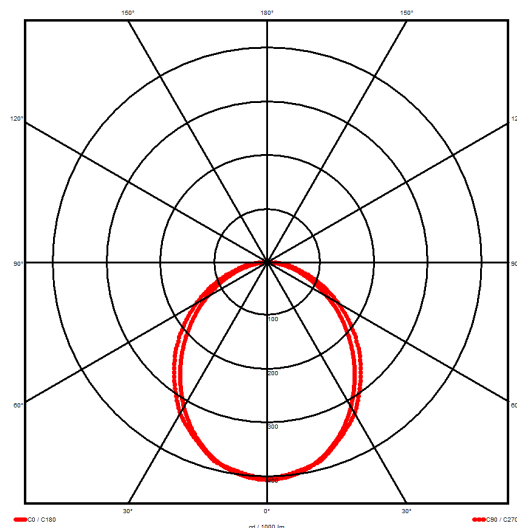

Luminaire type

Product reference:	IL4-S-1482-830M-DAD-OP-FGED
Article Number:	97-IL400248ED
Product type:	Surface Mount
Mounting type:	Surface
Applications:	Office, General and Retail

Specification text

Surface Mount luminaire from the iline 4 family. Symmetrical, Wide lighting distribution, UGR 22. Light output of 3121lm with an efficacy of 122lm/W. Light source colour temperature 3000K and CRI 85. Complete with DALI control gear and DALI test 3hr emergency. Nominal dimensions L1482 x W40 x H62mm. Finished in Grey.

Lighting performance

Output lumens:	3121 lm
Efficacy:	122 lm/W
Rated power:	25.7 W
Control gear:	DALI
Dimming range:	1-100%
DC Suitable:	Yes
Colour temperature:	3000K K
MacAdams	< 3
CRI:	85
Radiation pattern:	Symmetrical
Beam angle:	Wide
Unified glare rating (U.G.R.):	22

Physical details

Finish:	Grey
Length:	1482 mm
Width:	40 mm
Height:	62 mm
IP Rating:	IP20