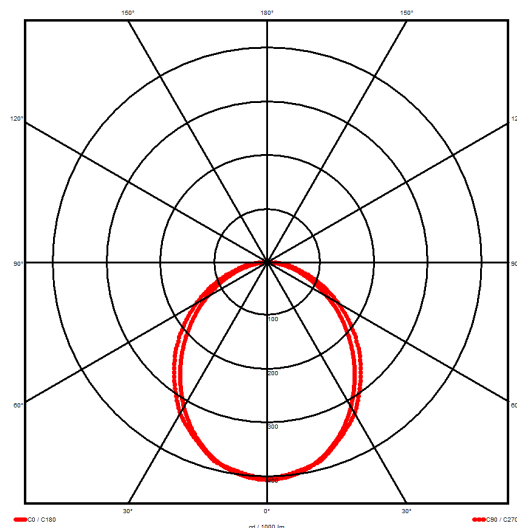

Luminaire type

Product reference:	IL4-S-1482-830M-DAD-OP-FGE
Article Number:	97-IL400248E
Product type:	Surface Mount
Mounting type:	Surface
Applications:	Office, General and Retail

Specification text

Surface Mount luminaire from the iline 4 family. Symmetrical, Wide lighting distribution, UGR 22. Light output of 3121lm with an efficacy of 122lm/W. Light source colour temperature 3000K and CRI 85. Complete with DALI control gear and manual test 3hr emergency. Nominal dimensions L1482 x W40 x H62mm. Finished in Grey.

Lighting performance

Output lumens:	3121 lm
Efficacy:	122 lm/W
Rated power:	25.7 W
Control gear:	DALI
Dimming range:	1-100%
DC Suitable:	Yes
Colour temperature:	3000K K
MacAdams	< 3
CRI:	85
Radiation pattern:	Symmetrical
Beam angle:	Wide
Unified glare rating (U.G.R.):	22

Physical details

Finish:	Grey
Length:	1482 mm
Width:	40 mm
Height:	62 mm
IP Rating:	IP20