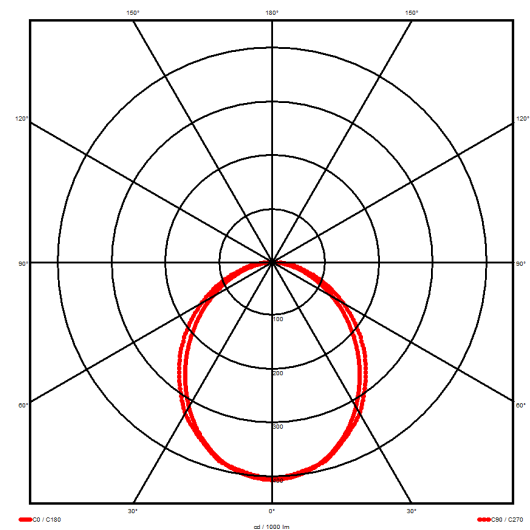

### Luminaire type

Product reference:	IL4-S-1482-830M-DAD-OP-FBE
Article Number:	97-IL400247E
Product type:	Surface Mount
Mounting type:	Surface
Applications:	Office, General and Retail

### Specification text

Surface Mount luminaire from the iline 4 family. Symmetrical, Wide lighting distribution, UGR 22. Light output of 3121lm with an efficacy of 122lm/W. Light source colour temperature 3000K and CRI 85. Complete with DALI control gear and manual test 3hr emergency. Nominal dimensions L1482 x W40 x H62mm. Finished in Black.

### Lighting performance

Output lumens:	3121 lm
Efficacy:	122 lm/W
Rated power:	25.7 W
Control gear:	DALI
Dimming range:	1-100%
DC Suitable:	Yes
Colour temperature:	3000K K
MacAdams	< 3
CRI:	85
Radiation pattern:	Symmetrical
Beam angle:	Wide
Unified glare rating (U.G.R.):	22

### Physical details

Finish:	Black
Length:	1482 mm
Width:	40 mm
Height:	62 mm
IP Rating:	IP20