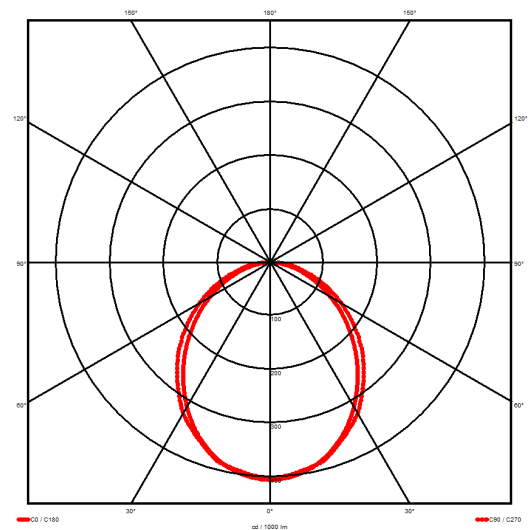

Luminaire type

Product reference:	IL4-S-1482-830M-DAD-OP-FWED
Article Number:	97-IL400246ED
Product type:	Surface Mount
Mounting type:	Surface
Applications:	Office, General and Retail

Specification text

Surface Mount luminaire from the iline 4 family. Symmetrical, Wide lighting distribution, UGR 22. Light output of 3121lm with an efficacy of 122lm/W. Light source colour temperature 3000K and CRI 85. Complete with DALI control gear and DALI test 3hr emergency. Nominal dimensions L1482 x W40 x H62mm. Finished in White.

Lighting performance

Output lumens:	3121 lm
Efficacy:	122 lm/W
Rated power:	25.7 W
Control gear:	DALI
Dimming range:	1-100%
DC Suitable:	Yes
Colour temperature:	3000K K
MacAdams	< 3
CRI:	85
Radiation pattern:	Symmetrical
Beam angle:	Wide
Unified glare rating (U.G.R.):	22

Physical details

Finish:	White
Length:	1482 mm
Width:	40 mm
Height:	62 mm
IP Rating:	IP20