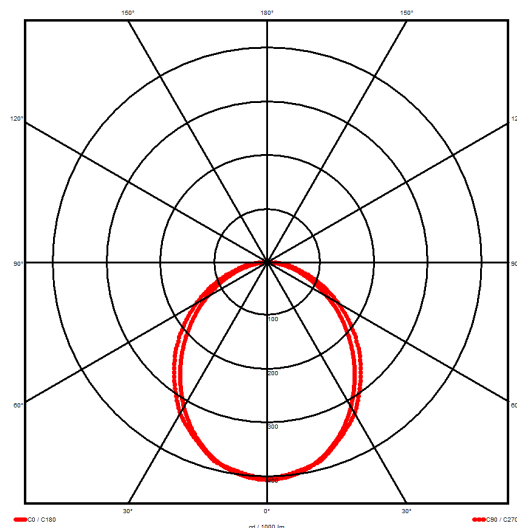

Luminaire type

Product reference:	IL4-S-1482-830M-DAD-OP-FWE
Article Number:	97-IL400246E
Product type:	Surface Mount
Mounting type:	Surface
Applications:	Office, General and Retail

Specification text

Surface Mount luminaire from the iline 4 family. Symmetrical, Wide lighting distribution, UGR 22. Light output of 3121lm with an efficacy of 122lm/W. Light source colour temperature 3000K and CRI 85. Complete with DALI control gear and manual test 3hr emergency. Nominal dimensions L1482 x W40 x H62mm. Finished in White.

Lighting performance

Output lumens:	3121 lm
Efficacy:	122 lm/W
Rated power:	25.7 W
Control gear:	DALI
Dimming range:	1-100%
DC Suitable:	Yes
Colour temperature:	3000K K
MacAdams	< 3
CRI:	85
Radiation pattern:	Symmetrical
Beam angle:	Wide
Unified glare rating (U.G.R.):	22

Physical details

Finish:	White
Length:	1482 mm
Width:	40 mm
Height:	62 mm
IP Rating:	IP20