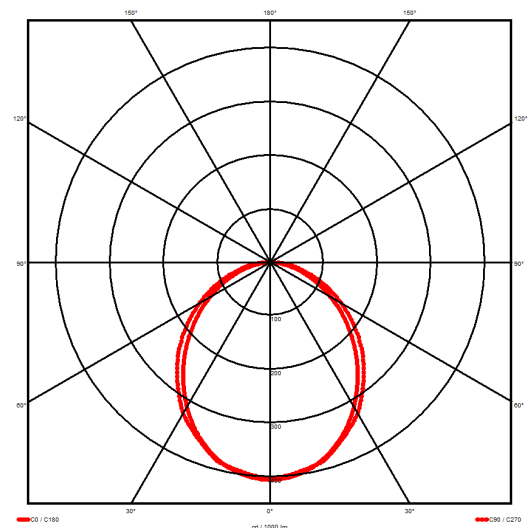

### Luminaire type

Product reference:	IL4-S-1482-830M-DAD-OP-FW
Article Number:	97-IL400246
Product type:	Surface Mount
Mounting type:	Surface
Applications:	Office, General and Retail

### Specification text

Surface Mount luminaire from the iline 4 family. Symmetrical, Wide lighting distribution, UGR 22. Light output of 3121lm with an efficacy of 122lm/W. Light source colour temperature 3000K and CRI 85. Complete with DALI control gear. Nominal dimensions L1482 x W40 x H62mm. Finished in White.

### Lighting performance

Output lumens:	3121 lm
Efficacy:	122 lm/W
Rated power:	25.7 W
Control gear:	DALI
Dimming range:	1-100%
DC Suitable:	Yes
Colour temperature:	3000K K
MacAdams	< 3
CRI:	85
Radiation pattern:	Symmetrical
Beam angle:	Wide
Unified glare rating (U.G.R.):	22

### Physical details

Finish:	White
Length:	1482 mm
Width:	40 mm
Height:	62 mm
IP Rating:	IP20