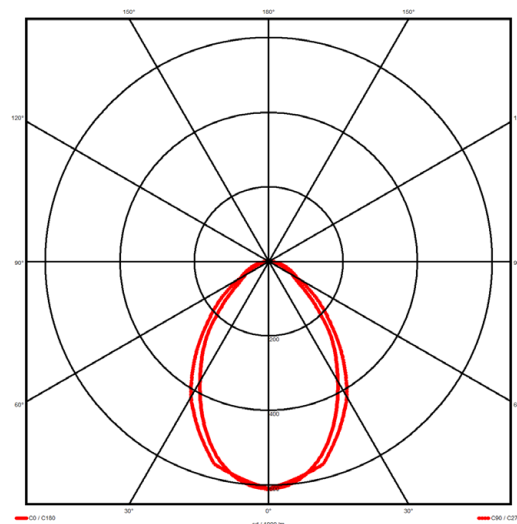

### Luminaire type

Product reference:	IL4-S-1482-840M-DAD-MP-FGES
Article Number:	97-IL400245ES
Product type:	Surface Mount
Mounting type:	Surface
Applications:	Office, General and Retail

### Specification text

Surface Mount luminaire from the iline 4 family. Symmetrical, Wide lighting distribution, UGR 19. Light output of 2774lm with an efficacy of 108lm/W. Light source colour temperature 4000KK and CRI 85. Complete with DALI control gear and self test 3hr emergency. Nominal dimensions L1482 x W40 x H62mm. Finished in Grey.

### Lighting performance

Output lumens:	2774 lm
Efficacy:	108 lm/W
Rated power:	25.7 W
Control gear:	DALI
Dimming range:	1-100%
DC Suitable:	Yes
Colour temperature:	4000K K
MacAdams	< 3
CRI:	85
Radiation pattern:	Symmetrical
Beam angle:	Wide
Unified glare rating (U.G.R.):	19

### Physical details

Finish:	Grey
Length:	1482 mm
Width:	40 mm
Height:	62 mm
IP Rating:	IP20