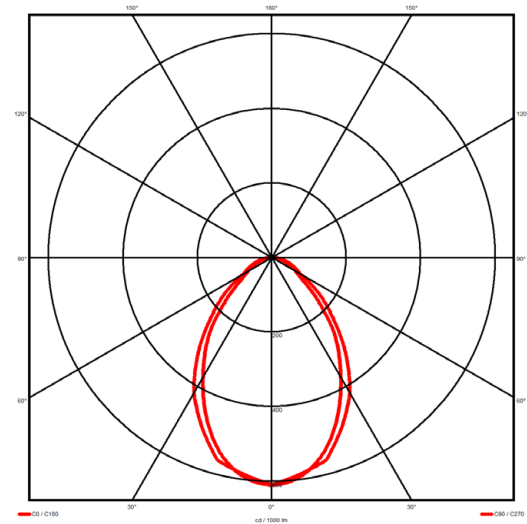

Luminaire type

Product reference:	IL4-S-1482-840M-DAD-MP-FGE
Article Number:	97-IL400245E
Product type:	Surface Mount
Mounting type:	Surface
Applications:	Office, General and Retail

Specification text

Surface Mount luminaire from the iline 4 family. Symmetrical, Wide lighting distribution, UGR 19. Light output of 2774lm with an efficacy of 108lm/W. Light source colour temperature 4000KK and CRI 85. Complete with DALI control gear and manual test 3hr emergency. Nominal dimensions L1482 x W40 x H62mm. Finished in Grey.

Lighting performance

Output lumens:	2774 lm
Efficacy:	108 lm/W
Rated power:	25.7 W
Control gear:	DALI
Dimming range:	1-100%
DC Suitable:	Yes
Colour temperature:	4000K K
MacAdams	< 3
CRI:	85
Radiation pattern:	Symmetrical
Beam angle:	Wide
Unified glare rating (U.G.R.):	19

Physical details

Finish:	Grey
Length:	1482 mm
Width:	40 mm
Height:	62 mm
IP Rating:	IP20