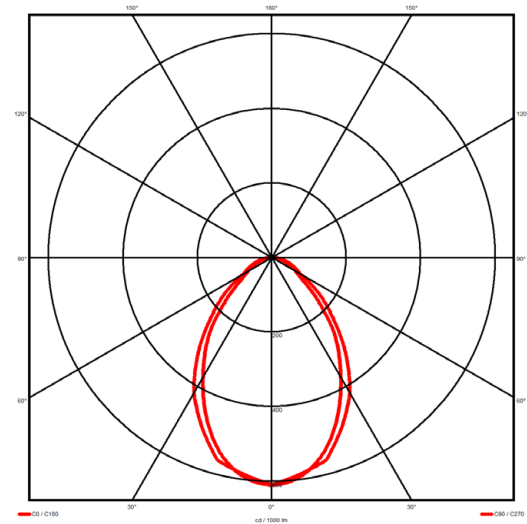

Luminaire type

Product reference:	IL4-S-1482-840M-DAD-MP-FG
Article Number:	97-IL400245
Product type:	Surface Mount
Mounting type:	Surface
Applications:	Office, General and Retail

Specification text

Surface Mount luminaire from the iline 4 family. Symmetrical, Wide lighting distribution, UGR 19. Light output of 2774lm with an efficacy of 108lm/W. Light source colour temperature 4000KK and CRI 85. Complete with DALI control gear. Nominal dimensions L1482 x W40 x H62mm. Finished in Grey.

Lighting performance

Output lumens:	2774 lm
Efficacy:	108 lm/W
Rated power:	25.7 W
Control gear:	DALI
Dimming range:	1-100%
DC Suitable:	Yes
Colour temperature:	4000K K
MacAdams	< 3
CRI:	85
Radiation pattern:	Symmetrical
Beam angle:	Wide
Unified glare rating (U.G.R.):	19

Physical details

Finish:	Grey
Length:	1482 mm
Width:	40 mm
Height:	62 mm
IP Rating:	IP20