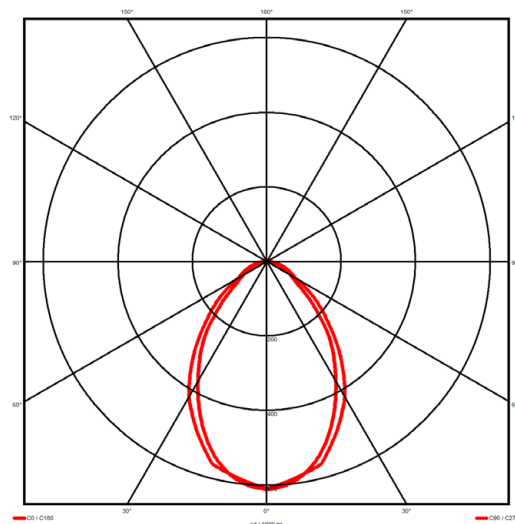

Luminaire type

Product reference:	IL4-S-1482-840M-DAD-MP-FWES
Article Number:	97-IL400243ES
Product type:	Surface Mount
Mounting type:	Surface
Applications:	Office, General and Retail

Specification text

Surface Mount luminaire from the iline 4 family. Symmetrical, Wide lighting distribution, UGR 19. Light output of 2774lm with an efficacy of 108lm/W. Light source colour temperature 4000KK and CRI 85. Complete with DALI control gear and self test 3hr emergency. Nominal dimensions L1482 x W40 x H62mm. Finished in White.

Lighting performance

Output lumens:	2774 lm
Efficacy:	108 lm/W
Rated power:	25.7 W
Control gear:	DALI
Dimming range:	1-100%
DC Suitable:	Yes
Colour temperature:	4000K K
MacAdams	< 3
CRI:	85
Radiation pattern:	Symmetrical
Beam angle:	Wide
Unified glare rating (U.G.R.):	19

Physical details

Finish:	White
Length:	1482 mm
Width:	40 mm
Height:	62 mm
IP Rating:	IP20