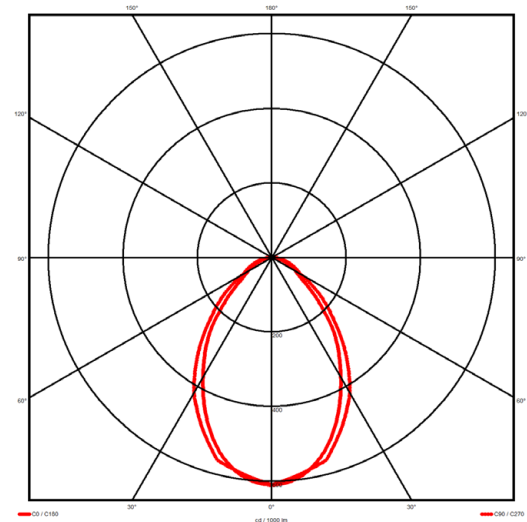

### Luminaire type

Product reference:	IL4-S-1482-840M-DAD-MP-FWED
Article Number:	97-IL400243ED
Product type:	Surface Mount
Mounting type:	Surface
Applications:	Office, General and Retail

### Specification text

Surface Mount luminaire from the iline 4 family. Symmetrical, Wide lighting distribution, UGR 19. Light output of 2774lm with an efficacy of 108lm/W. Light source colour temperature 4000KK and CRI 85. Complete with DALI control gear and DALI test 3hr emergency. Nominal dimensions L1482 x W40 x H62mm. Finished in White.

### Lighting performance

Output lumens:	2774 lm
Efficacy:	108 lm/W
Rated power:	25.7 W
Control gear:	DALI
Dimming range:	1-100%
DC Suitable:	Yes
Colour temperature:	4000K K
MacAdams	< 3
CRI:	85
Radiation pattern:	Symmetrical
Beam angle:	Wide
Unified glare rating (U.G.R):	19

### Physical details

Finish:	White
Length:	1482 mm
Width:	40 mm
Height:	62 mm
IP Rating:	IP20