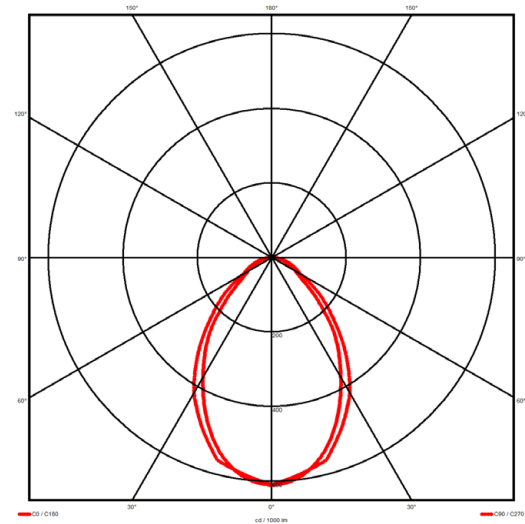

### Luminaire type

Product reference:	IL4-S-1482-840M-DAD-MP-FWE
Article Number:	97-IL400243E
Product type:	Surface Mount
Mounting type:	Surface
Applications:	Office, General and Retail

### Specification text

Surface Mount luminaire from the iline 4 family. Symmetrical, Wide lighting distribution, UGR 19. Light output of 2774lm with an efficacy of 108lm/W. Light source colour temperature 4000KK and CRI 85. Complete with DALI control gear and manual test 3hr emergency. Nominal dimensions L1482 x W40 x H62mm. Finished in White.

### Lighting performance

Output lumens:	2774 lm
Efficacy:	108 lm/W
Rated power:	25.7 W
Control gear:	DALI
Dimming range:	1-100%
DC Suitable:	Yes
Colour temperature:	4000K K
MacAdams	< 3
CRI:	85
Radiation pattern:	Symmetrical
Beam angle:	Wide
Unified glare rating (U.G.R.):	19

### Physical details

Finish:	White
Length:	1482 mm
Width:	40 mm
Height:	62 mm
IP Rating:	IP20