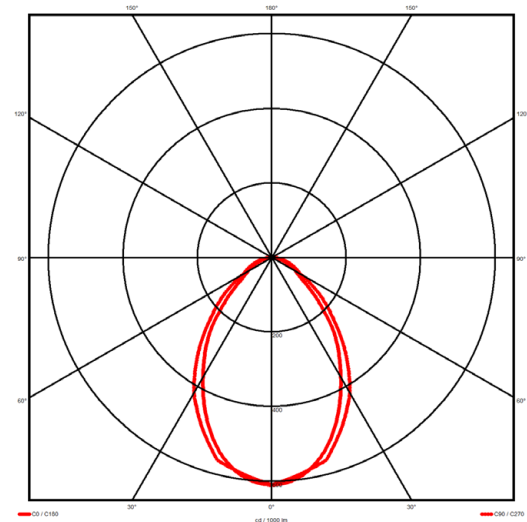

Luminaire type

Product reference:	IL4-S-1482-830M-DAD-MP-FG
Article Number:	97-IL400239
Product type:	Surface Mount
Mounting type:	Surface
Applications:	Office, General and Retail

Specification text

Surface Mount luminaire from the iline 4 family. Symmetrical, Wide lighting distribution, UGR 19. Light output of 2691lm with an efficacy of 105lm/W. Light source colour temperature 3000K and CRI 85. Complete with DALI control gear. Nominal dimensions L1482 x W40 x H62mm. Finished in Grey.

Lighting performance

Output lumens:	2691 lm
Efficacy:	105 lm/W
Rated power:	25.7 W
Control gear:	DALI
Dimming range:	1-100%
DC Suitable:	Yes
Colour temperature:	3000K K
MacAdams	< 3
CRI:	85
Radiation pattern:	Symmetrical
Beam angle:	Wide
Unified glare rating (U.G.R.):	19

Physical details

Finish:	Grey
Length:	1482 mm
Width:	40 mm
Height:	62 mm
IP Rating:	IP20