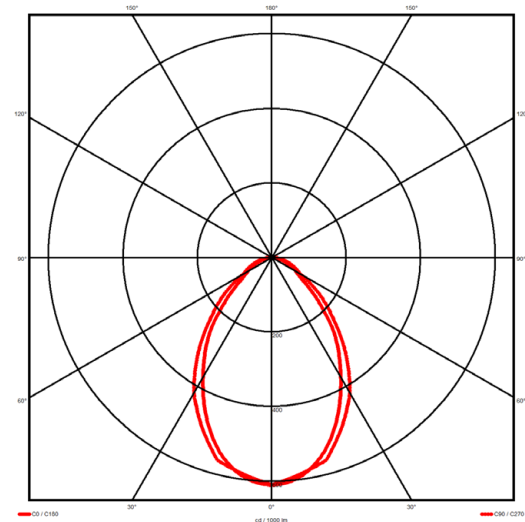

Luminaire type

Product reference:	IL4-S-1482-830M-DAD-MP-FBES
Article Number:	97-IL400238ES
Product type:	Surface Mount
Mounting type:	Surface
Applications:	Office, General and Retail

Specification text

Surface Mount luminaire from the iline 4 family. Symmetrical, Wide lighting distribution, UGR 19. Light output of 2691lm with an efficacy of 105lm/W. Light source colour temperature 3000K and CRI 85. Complete with DALI control gear and self test 3hr emergency. Nominal dimensions L1482 x W40 x H62mm. Finished in Black.

Lighting performance

Output lumens:	2691 lm
Efficacy:	105 lm/W
Rated power:	25.7 W
Control gear:	DALI
Dimming range:	1-100%
DC Suitable:	Yes
Colour temperature:	3000K K
MacAdams	< 3
CRI:	85
Radiation pattern:	Symmetrical
Beam angle:	Wide
Unified glare rating (U.G.R):	19

Physical details

Finish:	Black
Length:	1482 mm
Width:	40 mm
Height:	62 mm
IP Rating:	IP20