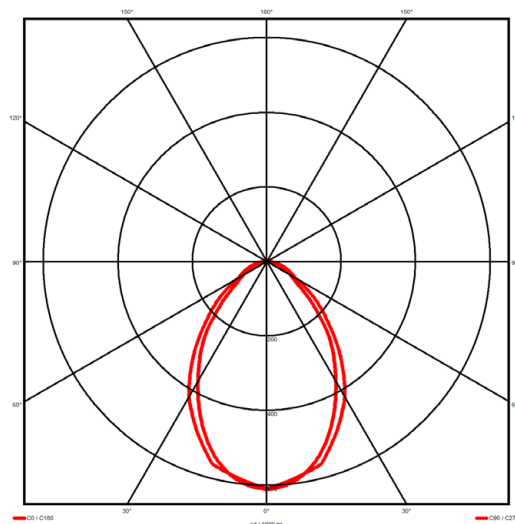

Luminaire type

Product reference:	IL4-S-1482-830M-DAD-MP-FBED
Article Number:	97-IL400238ED
Product type:	Surface Mount
Mounting type:	Surface
Applications:	Office, General and Retail

Specification text

Surface Mount luminaire from the iline 4 family. Symmetrical, Wide lighting distribution, UGR 19. Light output of 2691lm with an efficacy of 105lm/W. Light source colour temperature 3000K and CRI 85. Complete with DALI control gear and DALI test 3hr emergency. Nominal dimensions L1482 x W40 x H62mm. Finished in Black.

Lighting performance

Output lumens:	2691 lm
Efficacy:	105 lm/W
Rated power:	25.7 W
Control gear:	DALI
Dimming range:	1-100%
DC Suitable:	Yes
Colour temperature:	3000K K
MacAdams	< 3
CRI:	85
Radiation pattern:	Symmetrical
Beam angle:	Wide
Unified glare rating (U.G.R.):	19

Physical details

Finish:	Black
Length:	1482 mm
Width:	40 mm
Height:	62 mm
IP Rating:	IP20