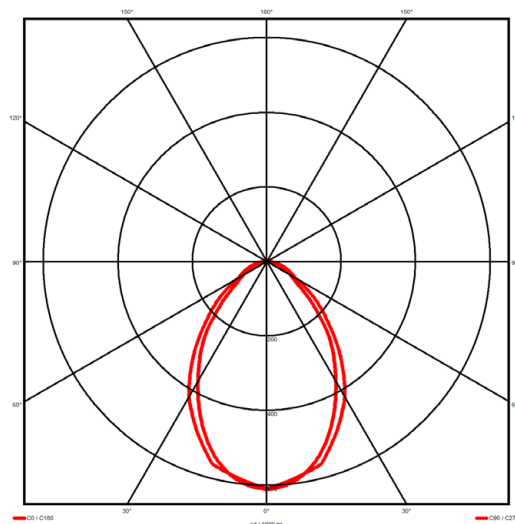

Luminaire type

Product reference:	IL4-S-1482-830M-DAD-MP-FWES
Article Number:	97-IL400237ES
Product type:	Surface Mount
Mounting type:	Surface
Applications:	Office, General and Retail

Specification text

Surface Mount luminaire from the iline 4 family. Symmetrical, Wide lighting distribution, UGR 19. Light output of 2691lm with an efficacy of 105lm/W. Light source colour temperature 3000K and CRI 85. Complete with DALI control gear and self test 3hr emergency. Nominal dimensions L1482 x W40 x H62mm. Finished in White.

Lighting performance

Output lumens:	2691 lm
Efficacy:	105 lm/W
Rated power:	25.7 W
Control gear:	DALI
Dimming range:	1-100%
DC Suitable:	Yes
Colour temperature:	3000K K
MacAdams	< 3
CRI:	85
Radiation pattern:	Symmetrical
Beam angle:	Wide
Unified glare rating (U.G.R.):	19

Physical details

Finish:	White
Length:	1482 mm
Width:	40 mm
Height:	62 mm
IP Rating:	IP20