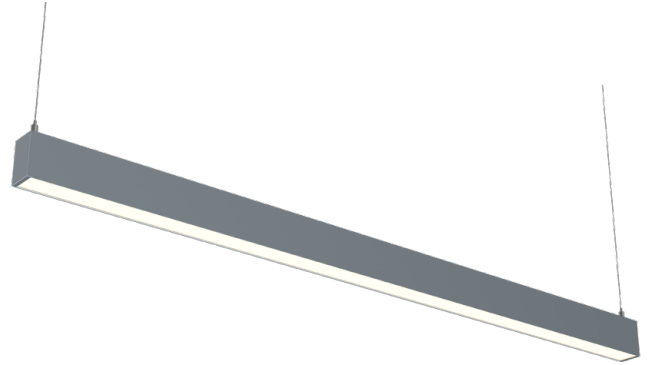

Luminaire type

| | |
|--------------------|------------------------------|
| Product reference: | IL4-WS-1482-840M-DAD-OP-FGES |
| Article Number: | 97-IL400236ES |
| Product type: | Pendant |
| Mounting type: | Pendant |
| Applications: | Office, General and Retail |

Specification text

Pendant luminaire from the iline 4 family. Symmetrical, Wide lighting distribution, UGR 22. Light output of 3218lm with an efficacy of 125lm/W. Light source colour temperature 4000KK and CRI 85. Complete with DALI control gear and self test 3hr emergency. Nominal dimensions L1482 x W40 x H62mm. Finished in Grey.

Physical details

| | |
|------------|---------|
| Finish: | Grey |
| Length: | 1482 mm |
| Width: | 40 mm |
| Height: | 62 mm |
| IP Rating: | IP20 |