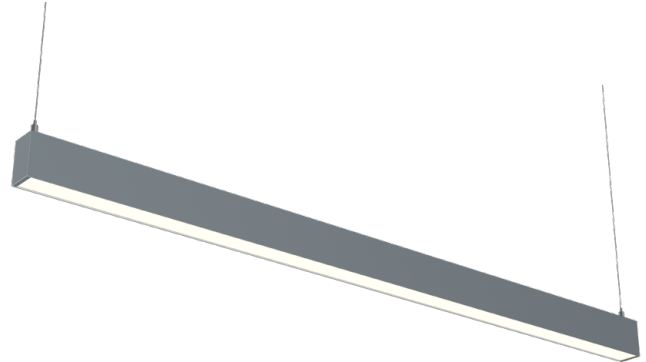

Luminaire type

Product reference:	IL4-WS-1482-840M-DAD-OP-FGE
Article Number:	97-IL400236E
Product type:	Pendant
Mounting type:	Pendant
Applications:	Office, General and Retail

Specification text

Pendant luminaire from the iline 4 family. Symmetrical, Wide lighting distribution, UGR 22. Light output of 3218lm with an efficacy of 125lm/W. Light source colour temperature 4000KK and CRI 85. Complete with DALI control gear and manual test 3hr emergency. Nominal dimensions L1482 x W40 x H62mm. Finished in Grey.

Lighting performance

Output lumens:	3218 lm
Efficacy:	125 lm/W
Rated power:	25.7 W
Control gear:	DALI
Dimming range:	1-100%
DC Suitable:	Yes
Colour temperature:	4000K K
MacAdams	< 3
CRI:	85
Radiation pattern:	Symmetrical
Beam angle:	Wide
Unified glare rating (U.G.R):	22

Physical details

Finish:	Grey
Length:	1482 mm
Width:	40 mm
Height:	62 mm
IP Rating:	IP20