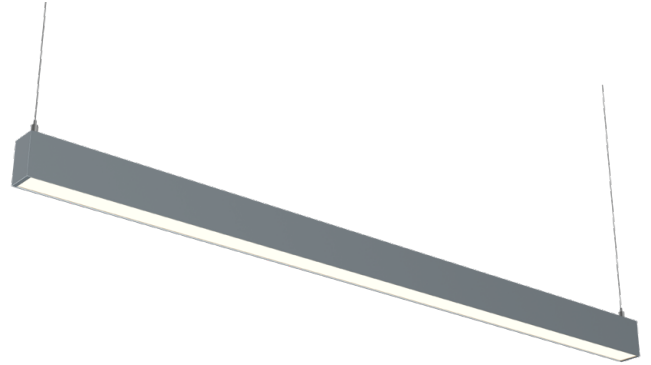

Luminaire type

Product reference:	IL4-WS-1482-830M-DAD-OP-FGED
Article Number:	97-IL400230ED
Product type:	Pendant
Mounting type:	Pendant
Applications:	Office, General and Retail

Specification text

Pendant luminaire from the iline 4 family. Symmetrical, Wide lighting distribution, UGR 22. Light output of 3121lm with an efficacy of 122lm/W. Light source colour temperature 3000K and CRI 85. Complete with DALI control gear and DALI test 3hr emergency. Nominal dimensions L1482 x W40 x H62mm. Finished in Grey.

Lighting performance

Output lumens:	3121 lm
Efficacy:	122 lm/W
Rated power:	25.7 W
Control gear:	DALI
Dimming range:	1-100%
DC Suitable:	Yes
Colour temperature:	3000K K
MacAdams	< 3
CRI:	85
Radiation pattern:	Symmetrical
Beam angle:	Wide
Unified glare rating (U.G.R):	22

Physical details

Finish:	Grey
Length:	1482 mm
Width:	40 mm
Height:	62 mm
IP Rating:	IP20