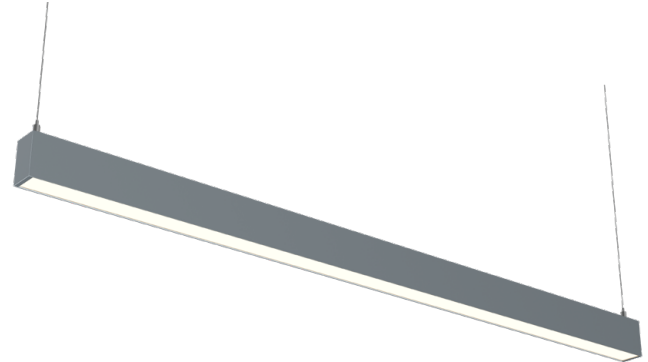

### Luminaire type

Product reference:	IL4-WS-1482-830M-DAD-OP-FGE
Article Number:	97-IL400230E
Product type:	Pendant
Mounting type:	Pendant
Applications:	Office, General and Retail

### Specification text

Pendant luminaire from the iline 4 family. Symmetrical, Wide lighting distribution, UGR 22. Light output of 3121lm with an efficacy of 122lm/W. Light source colour temperature 3000K and CRI 85. Complete with DALI control gear and manual test 3hr emergency. Nominal dimensions L1482 x W40 x H62mm. Finished in Grey.

### Lighting performance

Output lumens:	3121 lm
Efficacy:	122 lm/W
Rated power:	25.7 W
Control gear:	DALI
Dimming range:	1-100%
DC Suitable:	Yes
Colour temperature:	3000K K
MacAdams	< 3
CRI:	85
Radiation pattern:	Symmetrical
Beam angle:	Wide
Unified glare rating (U.G.R):	22

### Physical details

Finish:	Grey
Length:	1482 mm
Width:	40 mm
Height:	62 mm
IP Rating:	IP20