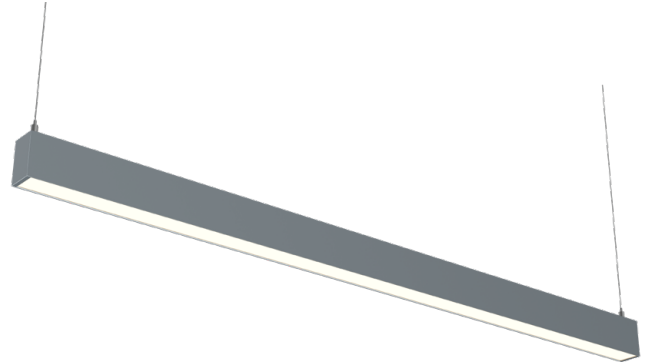

Luminaire type

Product reference:	IL4-WS-1482-830M-DAD-OP-FG
Article Number:	97-IL400230
Product type:	Pendant
Mounting type:	Pendant
Applications:	Office, General and Retail

Specification text

Pendant luminaire from the iline 4 family. Symmetrical, Wide lighting distribution, UGR 22. Light output of 3121lm with an efficacy of 122lm/W. Light source colour temperature 3000K and CRI 85. Complete with DALI control gear. Nominal dimensions L1482 x W40 x H62mm. Finished in Grey.

Lighting performance

Output lumens:	3121 lm
Efficacy:	122 lm/W
Rated power:	25.7 W
Control gear:	DALI
Dimming range:	1-100%
DC Suitable:	Yes
Colour temperature:	3000K K
MacAdams	< 3
CRI:	85
Radiation pattern:	Symmetrical
Beam angle:	Wide
Unified glare rating (U.G.R):	22

Physical details

Finish:	Grey
Length:	1482 mm
Width:	40 mm
Height:	62 mm
IP Rating:	IP20