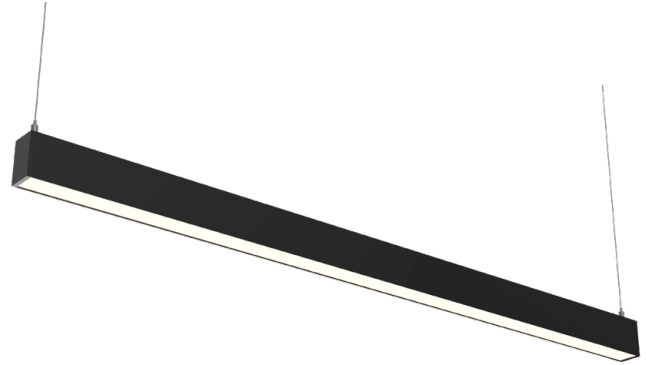

### Luminaire type

Product reference:	IL4-WS-1482-830M-DAD-OP-FBES
Article Number:	97-IL400229ES
Product type:	Pendant
Mounting type:	Pendant
Applications:	Office, General and Retail

### Specification text

Pendant luminaire from the iline 4 family. Symmetrical, Wide lighting distribution, UGR 22. Light output of 3121lm with an efficacy of 122lm/W. Light source colour temperature 3000K and CRI 85. Complete with DALI control gear and self test 3hr emergency. Nominal dimensions L1482 x W40 x H62mm. Finished in Black.

### Lighting performance

Output lumens:	3121 lm
Efficacy:	122 lm/W
Rated power:	25.7 W
Control gear:	DALI
Dimming range:	1-100%
DC Suitable:	Yes
Colour temperature:	3000K K
MacAdams	< 3
CRI:	85
Radiation pattern:	Symmetrical
Beam angle:	Wide
Unified glare rating (U.G.R):	22

### Physical details

Finish:	Black
Length:	1482 mm
Width:	40 mm
Height:	62 mm
IP Rating:	IP20