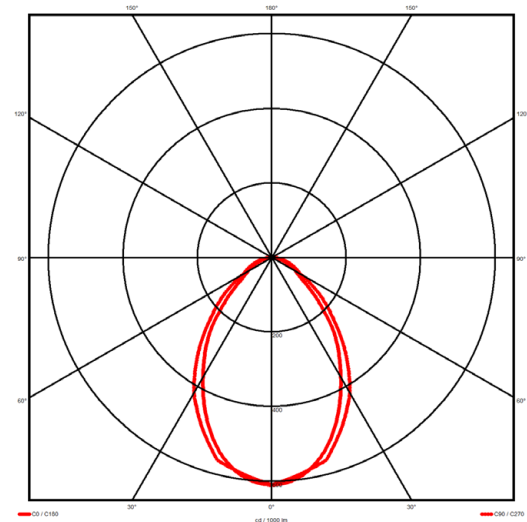

Luminaire type

Product reference:	IL4-WS-1482-840M-DAD-MP-FBES
Article Number:	97-IL400226ES
Product type:	Pendant
Mounting type:	Pendant
Applications:	Office, General and Retail

Specification text

Pendant luminaire from the iline 4 family. Symmetrical, Wide lighting distribution, UGR 19. Light output of 2774lm with an efficacy of 108lm/W. Light source colour temperature 4000KK and CRI 85. Complete with DALI control gear and self test 3hr emergency. Nominal dimensions L1482 x W40 x H62mm. Finished in Black.

Lighting performance

Output lumens:	2774 lm
Efficacy:	108 lm/W
Rated power:	25.7 W
Control gear:	DALI
Dimming range:	1-100%
DC Suitable:	Yes
Colour temperature:	4000K K
MacAdams	< 3
CRI:	85
Radiation pattern:	Symmetrical
Beam angle:	Wide
Unified glare rating (U.G.R):	19

Physical details

Finish:	Black
Length:	1482 mm
Width:	40 mm
Height:	62 mm
IP Rating:	IP20