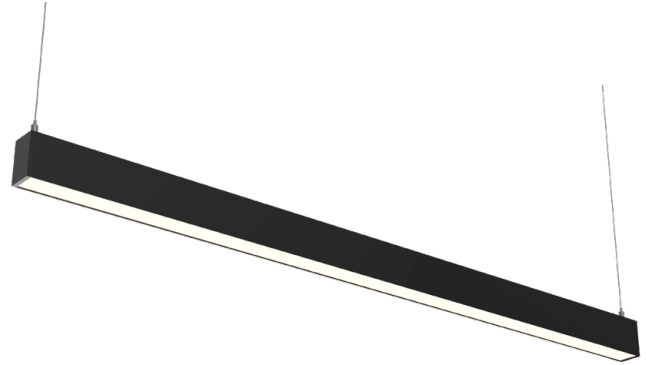

Luminaire type

Product reference:	IL4-WS-1482-840M-DAD-MP-FBES
Article Number:	97-IL400226ES
Product type:	Pendant
Mounting type:	Pendant
Applications:	Office, General and Retail

Specification text

Pendant luminaire from the iline 4 family. Symmetrical, Wide lighting distribution, UGR 19. Light output of 2774lm with an efficacy of 108lm/W. Light source colour temperature 4000KK and CRI 85. Complete with DALI control gear and self test 3hr emergency. Nominal dimensions L1482 x W40 x H62mm. Finished in Black.

Lighting performance

Output lumens:	2774 lm
Efficacy:	108 lm/W
Rated power:	25.7 W
Control gear:	DALI
Dimming range:	1-100%
DC Suitable:	Yes
Colour temperature:	4000K K
MacAdams	< 3
CRI:	85
Radiation pattern:	Symmetrical
Beam angle:	Wide
Unified glare rating (U.G.R):	19

Physical details

Finish:	Black
Length:	1482 mm
Width:	40 mm
Height:	62 mm
IP Rating:	IP20