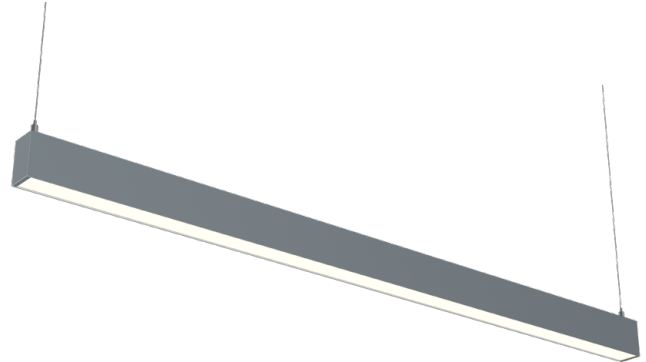

Luminaire type

Product reference:	IL4-WS-1482-830M-DAD-MP-FGES
Article Number:	97-IL400221ES
Product type:	Pendant
Mounting type:	Pendant
Applications:	Office, General and Retail

Specification text

Pendant luminaire from the iline 4 family. Symmetrical, Wide lighting distribution, UGR 19. Light output of 2691lm with an efficacy of 105lm/W. Light source colour temperature 3000K and CRI 85. Complete with DALI control gear and self test 3hr emergency. Nominal dimensions L1482 x W40 x H62mm. Finished in Grey.

Lighting performance

Output lumens:	2691 lm
Efficacy:	105 lm/W
Rated power:	25.7 W
Control gear:	DALI
Dimming range:	1-100%
DC Suitable:	Yes
Colour temperature:	3000K K
MacAdams	< 3
CRI:	85
Radiation pattern:	Symmetrical
Beam angle:	Wide
Unified glare rating (U.G.R):	19

Physical details

Finish:	Grey
Length:	1482 mm
Width:	40 mm
Height:	62 mm
IP Rating:	IP20