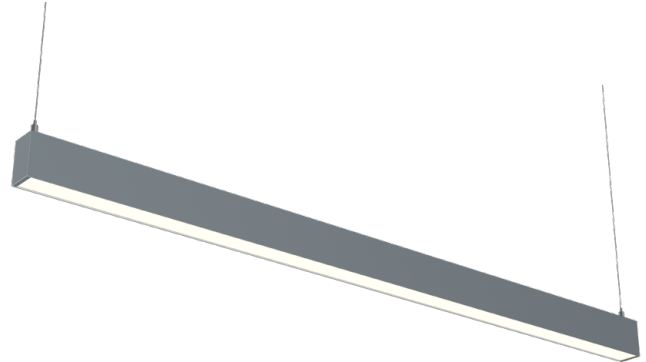

Luminaire type

Product reference:	IL4-WS-1482-830M-DAD-MP-FGE
Article Number:	97-IL400221E
Product type:	Pendant
Mounting type:	Pendant
Applications:	Office, General and Retail

Specification text

Pendant luminaire from the iline 4 family. Symmetrical, Wide lighting distribution, UGR 19. Light output of 2691lm with an efficacy of 105lm/W. Light source colour temperature 3000K and CRI 85. Complete with DALI control gear and manual test 3hr emergency. Nominal dimensions L1482 x W40 x H62mm. Finished in Grey.

Lighting performance

Output lumens:	2691 lm
Efficacy:	105 lm/W
Rated power:	25.7 W
Control gear:	DALI
Dimming range:	1-100%
DC Suitable:	Yes
Colour temperature:	3000K K
MacAdams	< 3
CRI:	85
Radiation pattern:	Symmetrical
Beam angle:	Wide
Unified glare rating (U.G.R):	19

Physical details

Finish:	Grey
Length:	1482 mm
Width:	40 mm
Height:	62 mm
IP Rating:	IP20