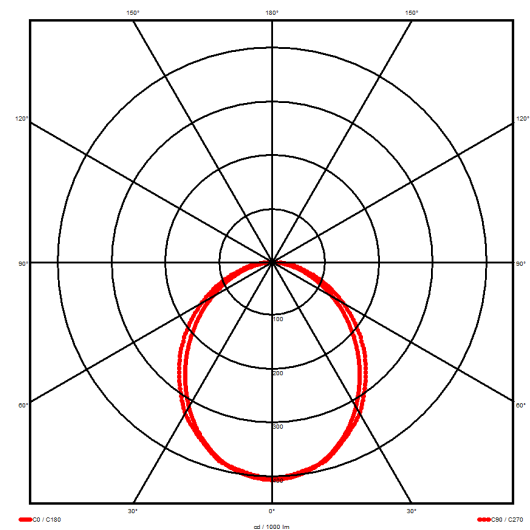

Luminaire type

Product reference:	IL6-R-1137-840M-DAD-OP-FGES
Article Number:	97-IL400131ES
Product type:	Recessed
Mounting type:	Recessed
Applications:	Office, General and Retail

Specification text

Recessed luminaire from the iline 4 family. Symmetrical, Wide lighting distribution, UGR 22. Light output of 2458lm with an efficacy of 126lm/W. Light source colour temperature 4000K and CRI 85. Complete with DALI control gear and self test 3hr emergency. Nominal dimensions L1137 x W54 x H85mm. Finished in Grey.

Lighting performance

Output lumens:	2458 lm
Efficacy:	126 lm/W
Rated power:	19.5 W
Control gear:	DALI
Dimming range:	1-100%
DC Suitable:	Yes
Colour temperature:	4000K K
MacAdams	< 3
CRI:	85
Radiation pattern:	Symmetrical
Beam angle:	Wide
Unified glare rating (U.G.R.):	22

Physical details

Finish:	Grey
Length:	1137 mm
Width:	54 mm
Height:	85 mm
IP Rating:	IP20