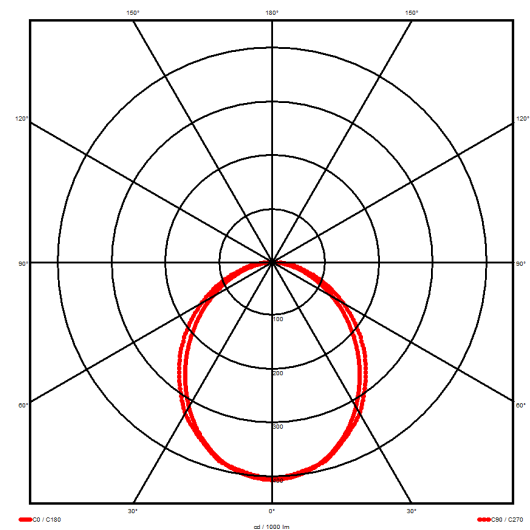

### Luminaire type

Product reference:	IL6-R-1137-840M-DAD-OP-FG
Article Number:	97-IL400131
Product type:	Recessed
Mounting type:	Recessed
Applications:	Office, General and Retail

### Specification text

Recessed luminaire from the iline 4 family. Symmetrical, Wide lighting distribution, UGR 22. Light output of 2458lm with an efficacy of 126lm/W. Light source colour temperature 4000KK and CRI 85. Complete with DALI control gear. Nominal dimensions L1137 x W54 x H85mm. Finished in Grey.

### Lighting performance

Output lumens:	2458 lm
Efficacy:	126 lm/W
Rated power:	19.5 W
Control gear:	DALI
Dimming range:	1-100%
DC Suitable:	Yes
Colour temperature:	4000K K
MacAdams	< 3
CRI:	85
Radiation pattern:	Symmetrical
Beam angle:	Wide
Unified glare rating (U.G.R.):	22

### Physical details

Finish:	Grey
Length:	1137 mm
Width:	54 mm
Height:	85 mm
IP Rating:	IP20