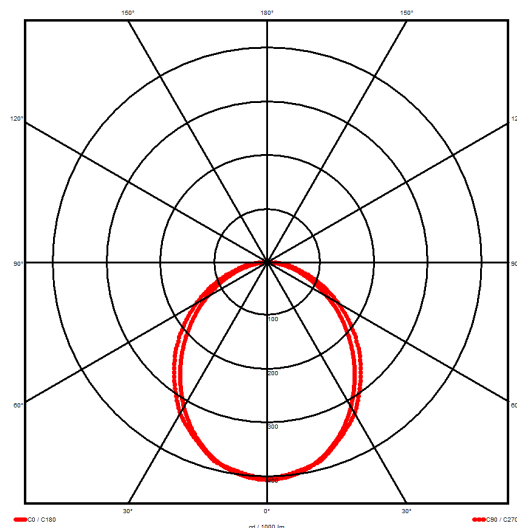

Luminaire type

Product reference:	IL6-R-1137-840M-DAD-OP-FWE
Article Number:	97-IL400129E
Product type:	Recessed
Mounting type:	Recessed
Applications:	Office, General and Retail

Specification text

Recessed luminaire from the iline 4 family. Symmetrical, Wide lighting distribution, UGR 22. Light output of 2458lm with an efficacy of 126lm/W. Light source colour temperature 4000KK and CRI 85. Complete with DALI control gear and manual test 3hr emergency. Nominal dimensions L1137 x W54 x H85mm. Finished in White.

Lighting performance

Output lumens:	2458 lm
Efficacy:	126 lm/W
Rated power:	19.5 W
Control gear:	DALI
Dimming range:	1-100%
DC Suitable:	Yes
Colour temperature:	4000K K
MacAdams	< 3
CRI:	85
Radiation pattern:	Symmetrical
Beam angle:	Wide
Unified glare rating (U.G.R.):	22

Physical details

Finish:	White
Length:	1137 mm
Width:	54 mm
Height:	85 mm
IP Rating:	IP20