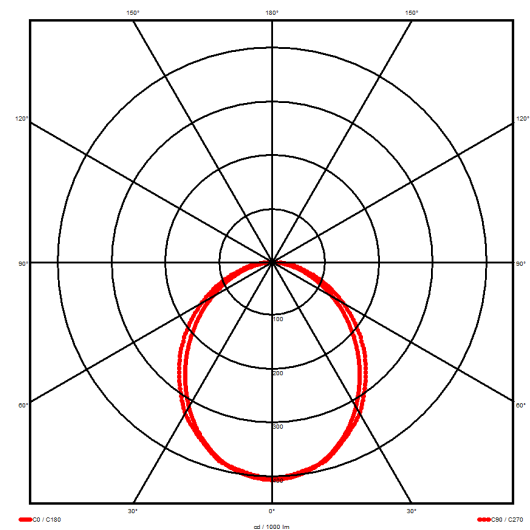

Luminaire type

Product reference:	IL6-R-1137-830M-DAD-OP-FBE
Article Number:	97-IL400127E
Product type:	Recessed
Mounting type:	Recessed
Applications:	Office, General and Retail

Specification text

Recessed luminaire from the iline 4 family. Symmetrical, Wide lighting distribution, UGR 22. Light output of 2384lm with an efficacy of 122lm/W. Light source colour temperature 3000K and CRI 85. Complete with DALI control gear and manual test 3hr emergency. Nominal dimensions L1137 x W54 x H85mm. Finished in Black.

Lighting performance

Output lumens:	2384 lm
Efficacy:	122 lm/W
Rated power:	19.5 W
Control gear:	DALI
Dimming range:	1-100%
DC Suitable:	Yes
Colour temperature:	3000K K
MacAdams	< 3
CRI:	85
Radiation pattern:	Symmetrical
Beam angle:	Wide
Unified glare rating (U.G.R):	22

Physical details

Finish:	Black
Length:	1137 mm
Width:	54 mm
Height:	85 mm
IP Rating:	IP20