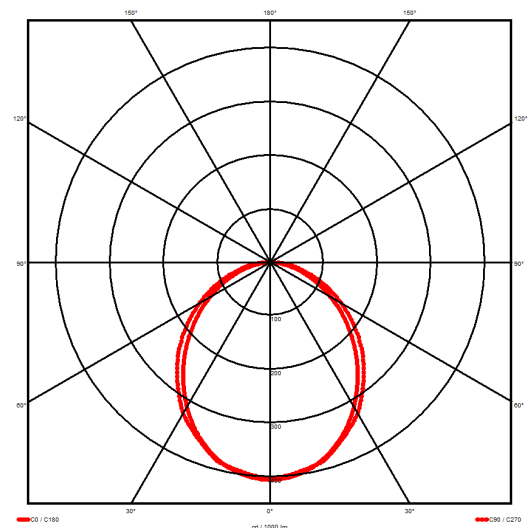

### Luminaire type

Product reference:	IL6-R-1137-830M-DAD-OP-FWED
Article Number:	97-IL400126ED
Product type:	Recessed
Mounting type:	Recessed
Applications:	Office, General and Retail

### Specification text

Recessed luminaire from the iline 4 family. Symmetrical, Wide lighting distribution, UGR 22. Light output of 2384lm with an efficacy of 122lm/W. Light source colour temperature 3000K and CRI 85. Complete with DALI control gear and DALI test 3hr emergency. Nominal dimensions L1137 x W54 x H85mm. Finished in White.

### Lighting performance

Output lumens:	2384 lm
Efficacy:	122 lm/W
Rated power:	19.5 W
Control gear:	DALI
Dimming range:	1-100%
DC Suitable:	Yes
Colour temperature:	3000K K
MacAdams	< 3
CRI:	85
Radiation pattern:	Symmetrical
Beam angle:	Wide
Unified glare rating (U.G.R.):	22

### Physical details

Finish:	White
Length:	1137 mm
Width:	54 mm
Height:	85 mm
IP Rating:	IP20