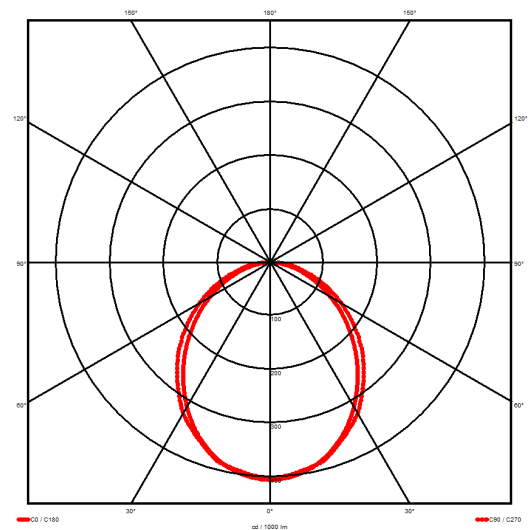

Luminaire type

Product reference:	IL6-R-1137-830M-DAD-OP-FWE
Article Number:	97-IL400126E
Product type:	Recessed
Mounting type:	Recessed
Applications:	Office, General and Retail

Specification text

Recessed luminaire from the iline 4 family. Symmetrical, Wide lighting distribution, UGR 22. Light output of 2384lm with an efficacy of 122lm/W. Light source colour temperature 3000K and CRI 85. Complete with DALI control gear and manual test 3hr emergency. Nominal dimensions L1137 x W54 x H85mm. Finished in White.

Lighting performance

Output lumens:	2384 lm
Efficacy:	122 lm/W
Rated power:	19.5 W
Control gear:	DALI
Dimming range:	1-100%
DC Suitable:	Yes
Colour temperature:	3000K K
MacAdams	< 3
CRI:	85
Radiation pattern:	Symmetrical
Beam angle:	Wide
Unified glare rating (U.G.R.):	22

Physical details

Finish:	White
Length:	1137 mm
Width:	54 mm
Height:	85 mm
IP Rating:	IP20