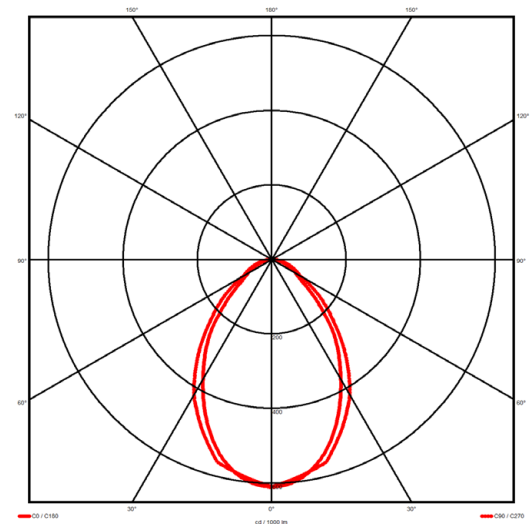

Luminaire type

Product reference:	IL6-R-1137-840M-DAD-MP-FGES
Article Number:	97-IL400125ES
Product type:	Recessed
Mounting type:	Recessed
Applications:	Office, General and Retail

Specification text

Recessed luminaire from the iline 4 family. Symmetrical, Wide lighting distribution, UGR 19. Light output of 2119lm with an efficacy of 109lm/W. Light source colour temperature 4000KK and CRI 85. Complete with DALI control gear and self test 3hr emergency. Nominal dimensions L1137 x W54 x H85mm. Finished in Grey.

Lighting performance

Output lumens:	2119 lm
Efficacy:	109 lm/W
Rated power:	19.5 W
Control gear:	DALI
Dimming range:	1-100%
DC Suitable:	Yes
Colour temperature:	4000K K
MacAdams	< 3
CRI:	85
Radiation pattern:	Symmetrical
Beam angle:	Wide
Unified glare rating (U.G.R):	19

Physical details

Finish:	Grey
Length:	1137 mm
Width:	54 mm
Height:	85 mm
IP Rating:	IP20