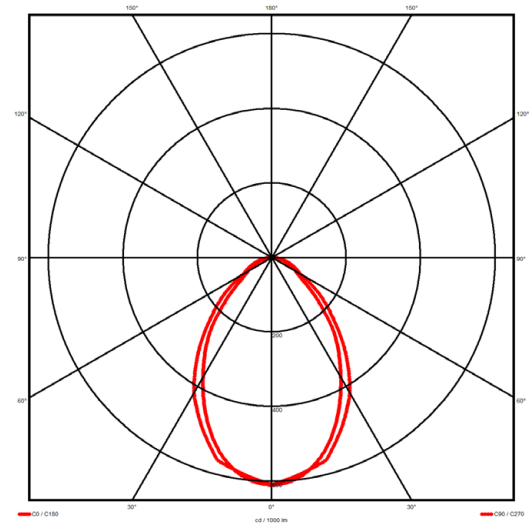

Luminaire type

Product reference:	IL6-R-1137-840M-DAD-MP-FBES
Article Number:	97-IL400124ES
Product type:	Recessed
Mounting type:	Recessed
Applications:	Office, General and Retail

Specification text

Recessed luminaire from the iline 4 family. Symmetrical, Wide lighting distribution, UGR 19. Light output of 2119lm with an efficacy of 109lm/W. Light source colour temperature 4000KK and CRI 85. Complete with DALI control gear and self test 3hr emergency. Nominal dimensions L1137 x W54 x H85mm. Finished in Black.

Lighting performance

Output lumens:	2119 lm
Efficacy:	109 lm/W
Rated power:	19.5 W
Control gear:	DALI
Dimming range:	1-100%
DC Suitable:	Yes
Colour temperature:	4000K K
MacAdams	< 3
CRI:	85
Radiation pattern:	Symmetrical
Beam angle:	Wide
Unified glare rating (U.G.R):	19

Physical details

Finish:	Black
Length:	1137 mm
Width:	54 mm
Height:	85 mm
IP Rating:	IP20