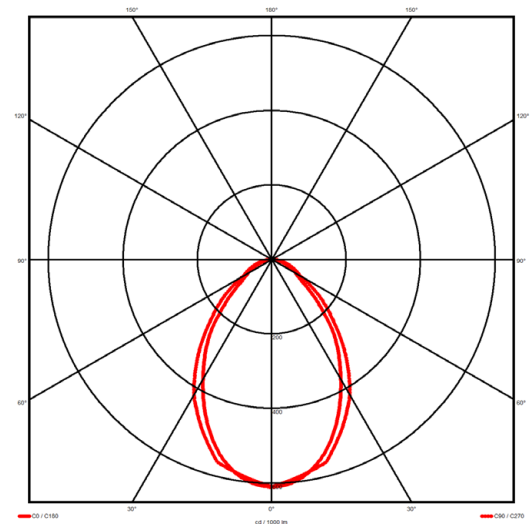

Luminaire type

Product reference:	IL6-R-1137-840M-DAD-MP-FW
Article Number:	97-IL400123
Product type:	Recessed
Mounting type:	Recessed
Applications:	Office, General and Retail

Specification text

Recessed luminaire from the iline 4 family. Symmetrical, Wide lighting distribution, UGR 19. Light output of 2119lm with an efficacy of 109lm/W. Light source colour temperature 4000KK and CRI 85. Complete with DALI control gear. Nominal dimensions L1137 x W54 x H85mm. Finished in White.

Lighting performance

Output lumens:	2119 lm
Efficacy:	109 lm/W
Rated power:	19.5 W
Control gear:	DALI
Dimming range:	1-100%
DC Suitable:	Yes
Colour temperature:	4000K K
MacAdams	< 3
CRI:	85
Radiation pattern:	Symmetrical
Beam angle:	Wide
Unified glare rating (U.G.R):	19

Physical details

Finish:	White
Length:	1137 mm
Width:	54 mm
Height:	85 mm
IP Rating:	IP20