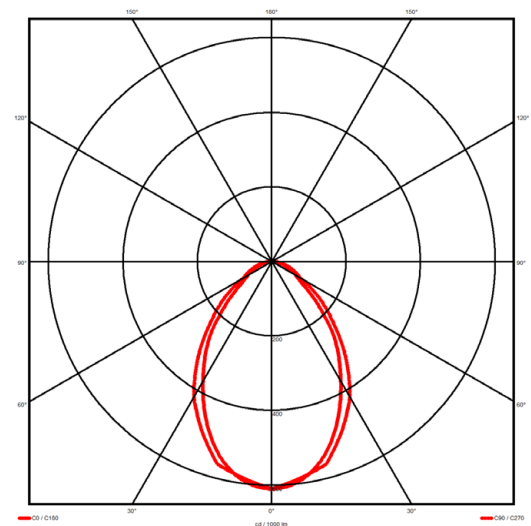

Luminaire type

Product reference:	IL6-R-1137-830M-DAD-MP-FGED
Article Number:	97-IL400122ED
Product type:	Recessed
Mounting type:	Recessed
Applications:	Office, General and Retail

Specification text

Recessed luminaire from the iline 4 family. Symmetrical, Wide lighting distribution, UGR 19. Light output of 2055lm with an efficacy of 105lm/W. Light source colour temperature 3000K and CRI 85. Complete with DALI control gear and DALI test 3hr emergency. Nominal dimensions L1137 x W54 x H85mm. Finished in Grey.

Lighting performance

Output lumens:	2055 lm
Efficacy:	105 lm/W
Rated power:	19.5 W
Control gear:	DALI
Dimming range:	1-100%
DC Suitable:	Yes
Colour temperature:	3000K K
MacAdams	< 3
CRI:	85
Radiation pattern:	Symmetrical
Beam angle:	Wide
Unified glare rating (U.G.R):	19

Physical details

Finish:	Grey
Length:	1137 mm
Width:	54 mm
Height:	85 mm
IP Rating:	IP20