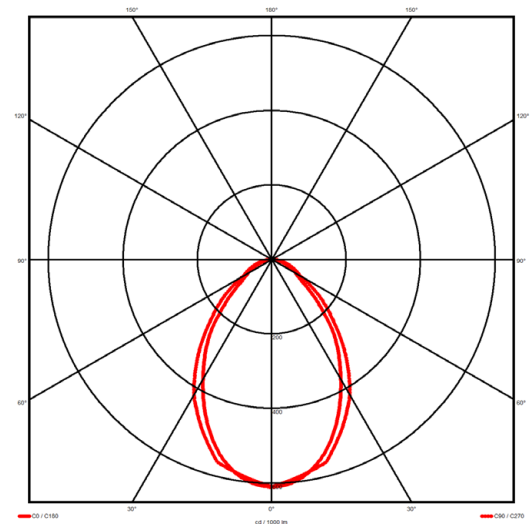

Luminaire type

Product reference:	IL6-R-1137-830M-DAD-MP-FGE
Article Number:	97-IL400122E
Product type:	Recessed
Mounting type:	Recessed
Applications:	Office, General and Retail

Specification text

Recessed luminaire from the iline 4 family. Symmetrical, Wide lighting distribution, UGR 19. Light output of 2055lm with an efficacy of 105lm/W. Light source colour temperature 3000K and CRI 85. Complete with DALI control gear and manual test 3hr emergency. Nominal dimensions L1137 x W54 x H85mm. Finished in Grey.

Lighting performance

Output lumens:	2055 lm
Efficacy:	105 lm/W
Rated power:	19.5 W
Control gear:	DALI
Dimming range:	1-100%
DC Suitable:	Yes
Colour temperature:	3000K K
MacAdams	< 3
CRI:	85
Radiation pattern:	Symmetrical
Beam angle:	Wide
Unified glare rating (U.G.R):	19

Physical details

Finish:	Grey
Length:	1137 mm
Width:	54 mm
Height:	85 mm
IP Rating:	IP20