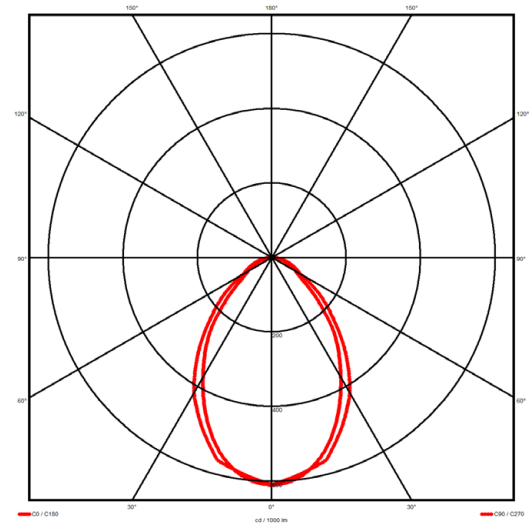

Luminaire type

Product reference:	IL6-R-1137-830M-DAD-MP-FBES
Article Number:	97-IL400121ES
Product type:	Recessed
Mounting type:	Recessed
Applications:	Office, General and Retail

Specification text

Recessed luminaire from the iline 4 family. Symmetrical, Wide lighting distribution, UGR 19. Light output of 2055lm with an efficacy of 105lm/W. Light source colour temperature 3000K and CRI 85. Complete with DALI control gear and self test 3hr emergency. Nominal dimensions L1137 x W54 x H85mm. Finished in Black.

Lighting performance

Output lumens:	2055 lm
Efficacy:	105 lm/W
Rated power:	19.5 W
Control gear:	DALI
Dimming range:	1-100%
DC Suitable:	Yes
Colour temperature:	3000K K
MacAdams	< 3
CRI:	85
Radiation pattern:	Symmetrical
Beam angle:	Wide
Unified glare rating (U.G.R):	19

Physical details

Finish:	Black
Length:	1137 mm
Width:	54 mm
Height:	85 mm
IP Rating:	IP20