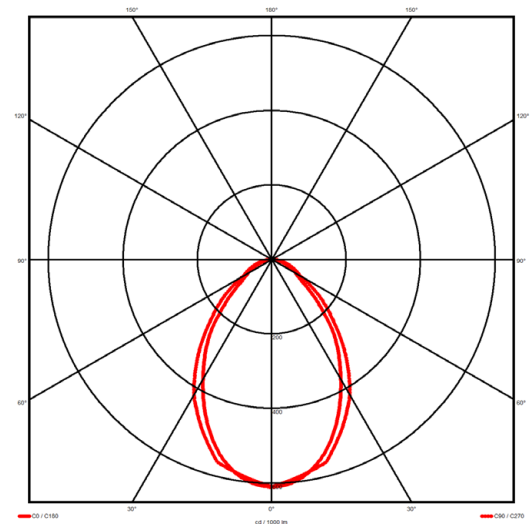

Luminaire type

Product reference:	IL6-R-1137-830M-DAD-MP-FBE
Article Number:	97-IL400121E
Product type:	Recessed
Mounting type:	Recessed
Applications:	Office, General and Retail

Specification text

Recessed luminaire from the iline 4 family. Symmetrical, Wide lighting distribution, UGR 19. Light output of 2055lm with an efficacy of 105lm/W. Light source colour temperature 3000K and CRI 85. Complete with DALI control gear and manual test 3hr emergency. Nominal dimensions L1137 x W54 x H85mm. Finished in Black.

Lighting performance

Output lumens:	2055 lm
Efficacy:	105 lm/W
Rated power:	19.5 W
Control gear:	DALI
Dimming range:	1-100%
DC Suitable:	Yes
Colour temperature:	3000K K
MacAdams	< 3
CRI:	85
Radiation pattern:	Symmetrical
Beam angle:	Wide
Unified glare rating (U.G.R):	19

Physical details

Finish:	Black
Length:	1137 mm
Width:	54 mm
Height:	85 mm
IP Rating:	IP20