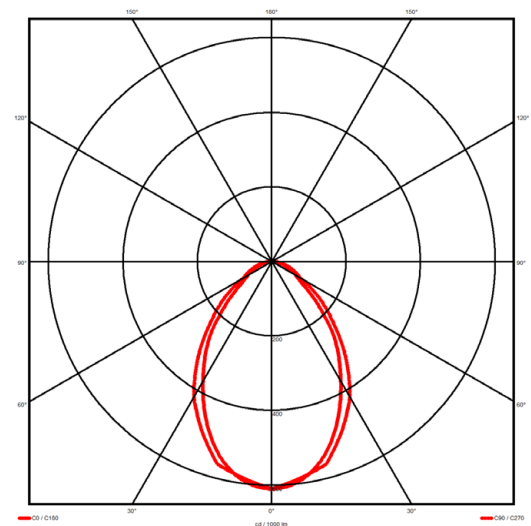

Luminaire type

Product reference:	IL6-R-1137-830M-DAD-MP-FWES
Article Number:	97-IL400120ES
Product type:	Recessed
Mounting type:	Recessed
Applications:	Office, General and Retail

Specification text

Recessed luminaire from the iline 4 family. Symmetrical, Wide lighting distribution, UGR 19. Light output of 2055lm with an efficacy of 105lm/W. Light source colour temperature 3000K and CRI 85. Complete with DALI control gear and self test 3hr emergency. Nominal dimensions L1137 x W54 x H85mm. Finished in White.

Lighting performance

Output lumens:	2055 lm
Efficacy:	105 lm/W
Rated power:	19.5 W
Control gear:	DALI
Dimming range:	1-100%
DC Suitable:	Yes
Colour temperature:	3000K K
MacAdams	< 3
CRI:	85
Radiation pattern:	Symmetrical
Beam angle:	Wide
Unified glare rating (U.G.R.):	19

Physical details

Finish:	White
Length:	1137 mm
Width:	54 mm
Height:	85 mm
IP Rating:	IP20