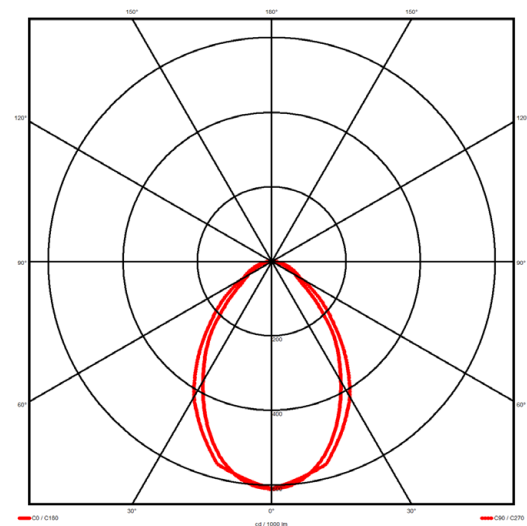

Luminaire type

Product reference:	IL6-R-1137-830M-DAD-MP-FWED
Article Number:	97-IL400120ED
Product type:	Recessed
Mounting type:	Recessed
Applications:	Office, General and Retail

Specification text

Recessed luminaire from the iline 4 family. Symmetrical, Wide lighting distribution, UGR 19. Light output of 2055lm with an efficacy of 105lm/W. Light source colour temperature 3000K and CRI 85. Complete with DALI control gear and DALI test 3hr emergency. Nominal dimensions L1137 x W54 x H85mm. Finished in White.

Lighting performance

Output lumens:	2055 lm
Efficacy:	105 lm/W
Rated power:	19.5 W
Control gear:	DALI
Dimming range:	1-100%
DC Suitable:	Yes
Colour temperature:	3000K K
MacAdams	< 3
CRI:	85
Radiation pattern:	Symmetrical
Beam angle:	Wide
Unified glare rating (U.G.R):	19

Physical details

Finish:	White
Length:	1137 mm
Width:	54 mm
Height:	85 mm
IP Rating:	IP20