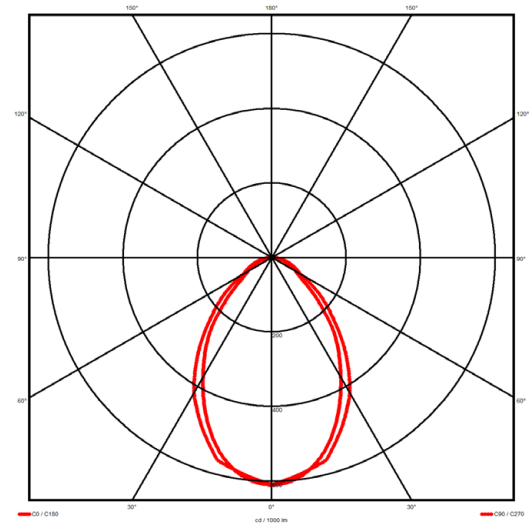

Luminaire type

Product reference:	IL6-R-1137-830M-DAD-MP-FWE
Article Number:	97-IL400120E
Product type:	Recessed
Mounting type:	Recessed
Applications:	Office, General and Retail

Specification text

Recessed luminaire from the iline 4 family. Symmetrical, Wide lighting distribution, UGR 19. Light output of 2055lm with an efficacy of 105lm/W. Light source colour temperature 3000K and CRI 85. Complete with DALI control gear and manual test 3hr emergency. Nominal dimensions L1137 x W54 x H85mm. Finished in White.

Lighting performance

Output lumens:	2055 lm
Efficacy:	105 lm/W
Rated power:	19.5 W
Control gear:	DALI
Dimming range:	1-100%
DC Suitable:	Yes
Colour temperature:	3000K K
MacAdams	< 3
CRI:	85
Radiation pattern:	Symmetrical
Beam angle:	Wide
Unified glare rating (U.G.R):	19

Physical details

Finish:	White
Length:	1137 mm
Width:	54 mm
Height:	85 mm
IP Rating:	IP20